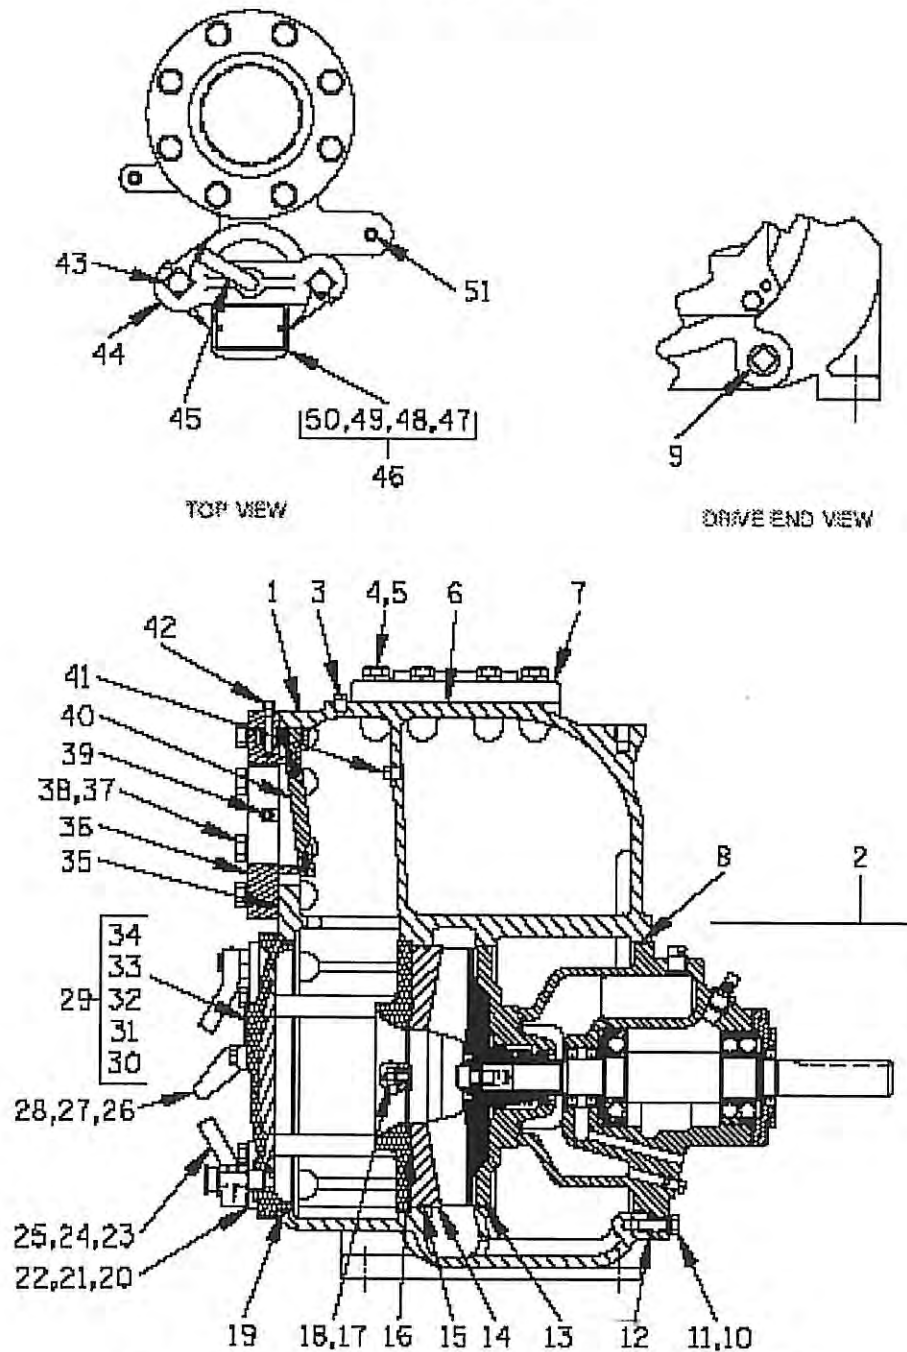

PARTS LIST WITH AGROMETER a/s ITEM NO.
FOR GORMAN RUPP PUMP U4B60S-B

SECTION DRAWING

SECTION DRAWING

Figure 1. Pump Model U4B60S-B, Including /F /FM, /WW

Figure 1 Pump Model U4B60S-B

PARTS LIST WITH AGROMETER a/s ITEM NO.
FOR GORMAN RUPP PUMP U4B60S-B

Parts List
Pump Model T4A3 SUPER-B
From S/N 1206396 – Up

If your pump serial number is followed by an "N", your pump is NOT a standard production model.
Contact the Agrometer a/s Company to verify part numbers.

ITEM NO.	PART NAME	QTY	Part number
1	PUMP CASING	1	
2	* REPAIR ROTATING ASSY	1	2290 44163422
3	PIPE PLUG	1	2290 P04 15079
4	HEX HD CAPSCREW	8	22900325
5	LOCK WASHER	8	22900236
6	* DISCH FLANGE GASKET	1	22900165
7	DISCHARGE FLANGE	1	22900166
8	* BEARING HSG O-RING	1	22900195
9	PIPE PLUG	2	2290 P16 10009
10	HEX HD CAPSCREW	4	22900343
11	LOCK WASHER	4	22900239
12	* ROT ASSY ADJ SHIM	8	229013130317040
13	* SEAL PLATE O-RING	1	22900195
14	* WEAR PLATE ASSY	1	229046451754
15	* WEAR PLATE O-RING	1	22900195
16	* O-RING	1	22900182
17	HEX NUT	2	22900285
18	* LOCK WASHER	1	22900240
19	* BACK COVER O-RING	1	22900180
20	STUD	4	2290C121315991
21	HAND NUT	4	22900245
22	ADJUSTING SCREW	4	2290318710701500X
23	HEX HD CAPSCREW	4	2290B0804-1/215991
24	LOCK WASHER	4	22900239
25	LOCK COLLAR	4	22903811555115001
26	COVER PLATE HANDLE	1	22900243
27	HEX HD CAPSCREW	2	22900266
28	LOCK WASHER	2	22900240
29	COVER PLATE ASSY	1	229042111828
30	-BACK COVER NOT AVAILABLE	1	
31	-WARNING DECAL	1	229038816302
32	* -PRESS RELIEF VALVE	1	22900095
33	-WARNING PLATE	1	22902613EV
34	-DRIVE SCREW	4	22900360
35	* SUCT FLANGE GASKET	1	22900155
36	SUCTION FLANGE	1	22900147
37	HEX HD CAPSCREW	6	22900325
38	LOCK WASHER	8	22900236
39	PIPE PLUG	1	P04 15079
40	* FLAP VALVE ASSY	1	22900105
41	PIPE PLUG	1	2290P0415079
42	CHECK VALVE PIN	1	22901155717010
43	MACHINE BOLT	2	22900304

ITEM