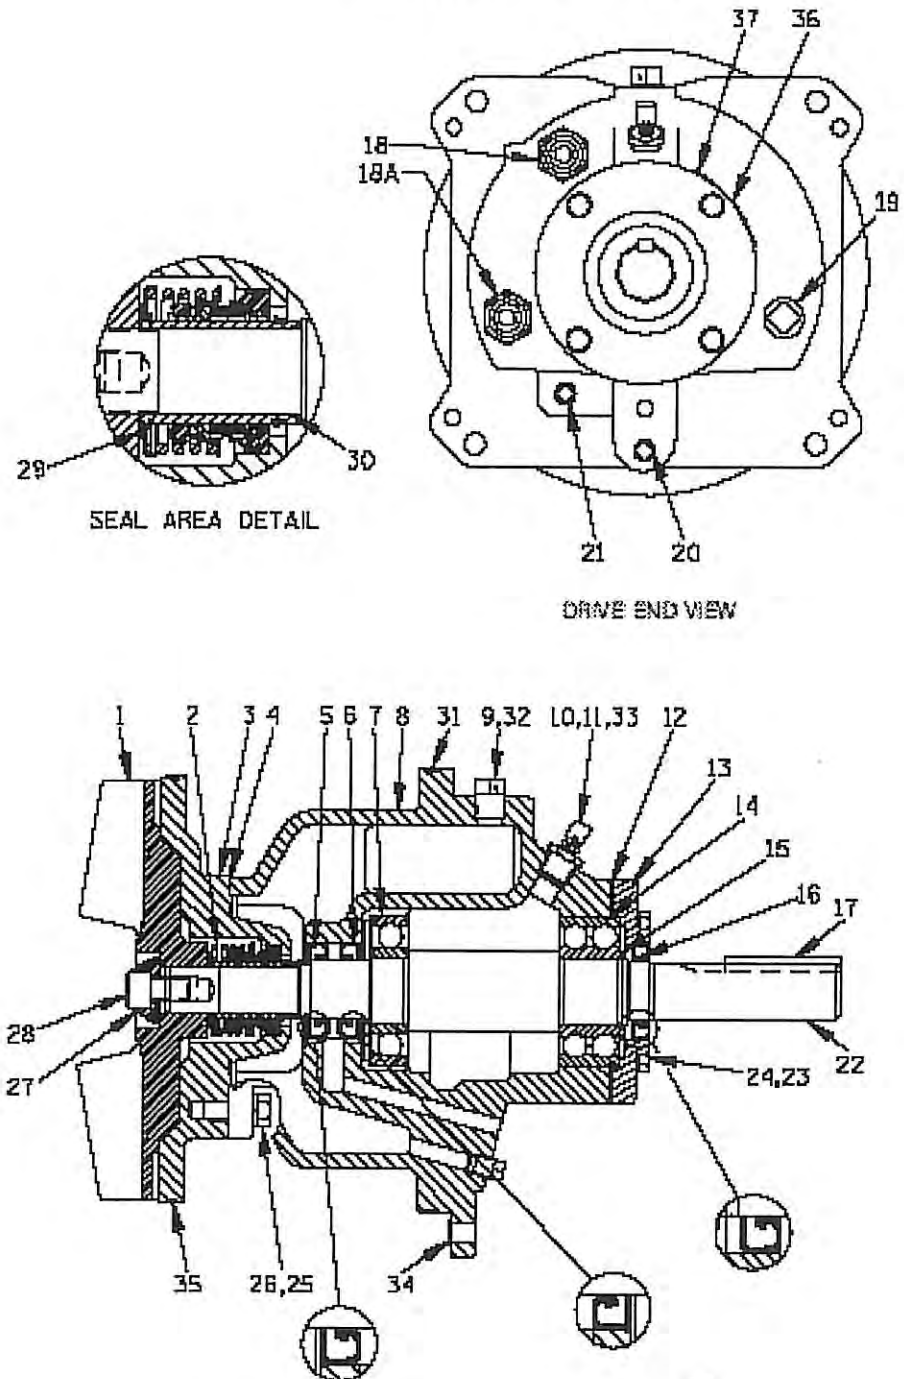

ITEM

PARTS LIST WITH AGROMETER a/s ITEM NO.
FOR GORMAN RUPP PUMP U4B60S-B

NO.	PART NAME	QTY	Part number
44	CLAMP BAR	1	22900306
45	CLAMP BAR SCREW	1	22900246
46	FILL COVER PLATE ASSY	1	42111-344 ---
47	-COVER PLATE NOT AVAILABLE	1	-
48	-WARNING PLATE	1	22903881609713990
49	--DRIVE SCREW	2	22900360
50	* --FILL COVER GASKET	1	22900210
51	PIPE PLUG	1	2290P0415079

* INDICATES PARTS RECOMMENDED FOR STOCK

PARTS LIST WITH AGROMETER a/s ITEM NO.
FOR GORMAN RUPP PUMP U4B60S-B

SECTION DRAWING

Figure 2. Repair Rotating Assembly

PARTS LIST WITH AGROMETER a/s ITEM NO.
FOR GORMAN RUPP PUMP U4B60S-B

**PART LIST
ROTATING ASSEMBLY
ITEM NO.: 2290 44163 422**

ITEM NO.		PART NAME	QTY	Part number
1	*	IMPELLER	1	22900065
2	*	SEAL ASSEMBLY	1	22900081
3		SEAL PLATE	1	22900851
4	*	SEAL PLATE GASKET	1	22900205
5	*	OIL SEAL	1	22900250
6	*	OIL SEAL	1	22900250
7	*	INBOARD BALL BEARING	1	2290S1088
8		BEARING HOUSING	1	22903825152010000
9		VENTED PLUG	1	22900270
10		AIR VENT	1	22900310
11		REDUCING PIPE BUSHING	1	22900269
12	*	BEARING CAP GASKET	1	22903868327118000
13		BEARING CAP	1	22903832222010000
14	*	OUTBOARD BALL BRG	1	2290S375
15		RETAINING RING	1	2290S375
16	*	OIL SEAL	1	22900250
17	*	SHAFT KEY	1	22900074
18		SEAL CAVITY SIGHT GUAGE	1	22900320
18A		BEARING CAVITY SIGHT GUAGE	1	22900320
19		PIPE PLUG	1	2290P1215079
20		SEAL CAVITY DRAIN PLUG	1	22900451
21		BEARING CAVITY DRAIN PLUG	1	22900451
22	*	IMPELLER SHAFT	1	22903851481716040
23		HEX HD CAPSCREW	4	22900340
24		LOCK WASHER	4	22900240
25		HEX HD CAPSCREW	4	22900338
26		LOCK WASHER	4	22900239
27		IMPELLER WASHER	1	22901027815030
28		IMPELLER SCREW	1	22900276
29	*	IMP ADJ SHIM SET	1	22900140
30	*	SHAFT SLEEVE O-RING	REF	22900088
31	*	BRG HOUSING O-RING	1	22900195
32		SHIPPING PLUG	1	22900380
33		SHIPPING PLUG	1	22900380
34	*	ROTATING ASSY ADJ SHIM	8	229013130-317040
35	*	SEAL PLATE O-RING	1	22900195
36		S/N PLATE	1	22902613GG13990
37		DRIVE SCREW	2	22900360