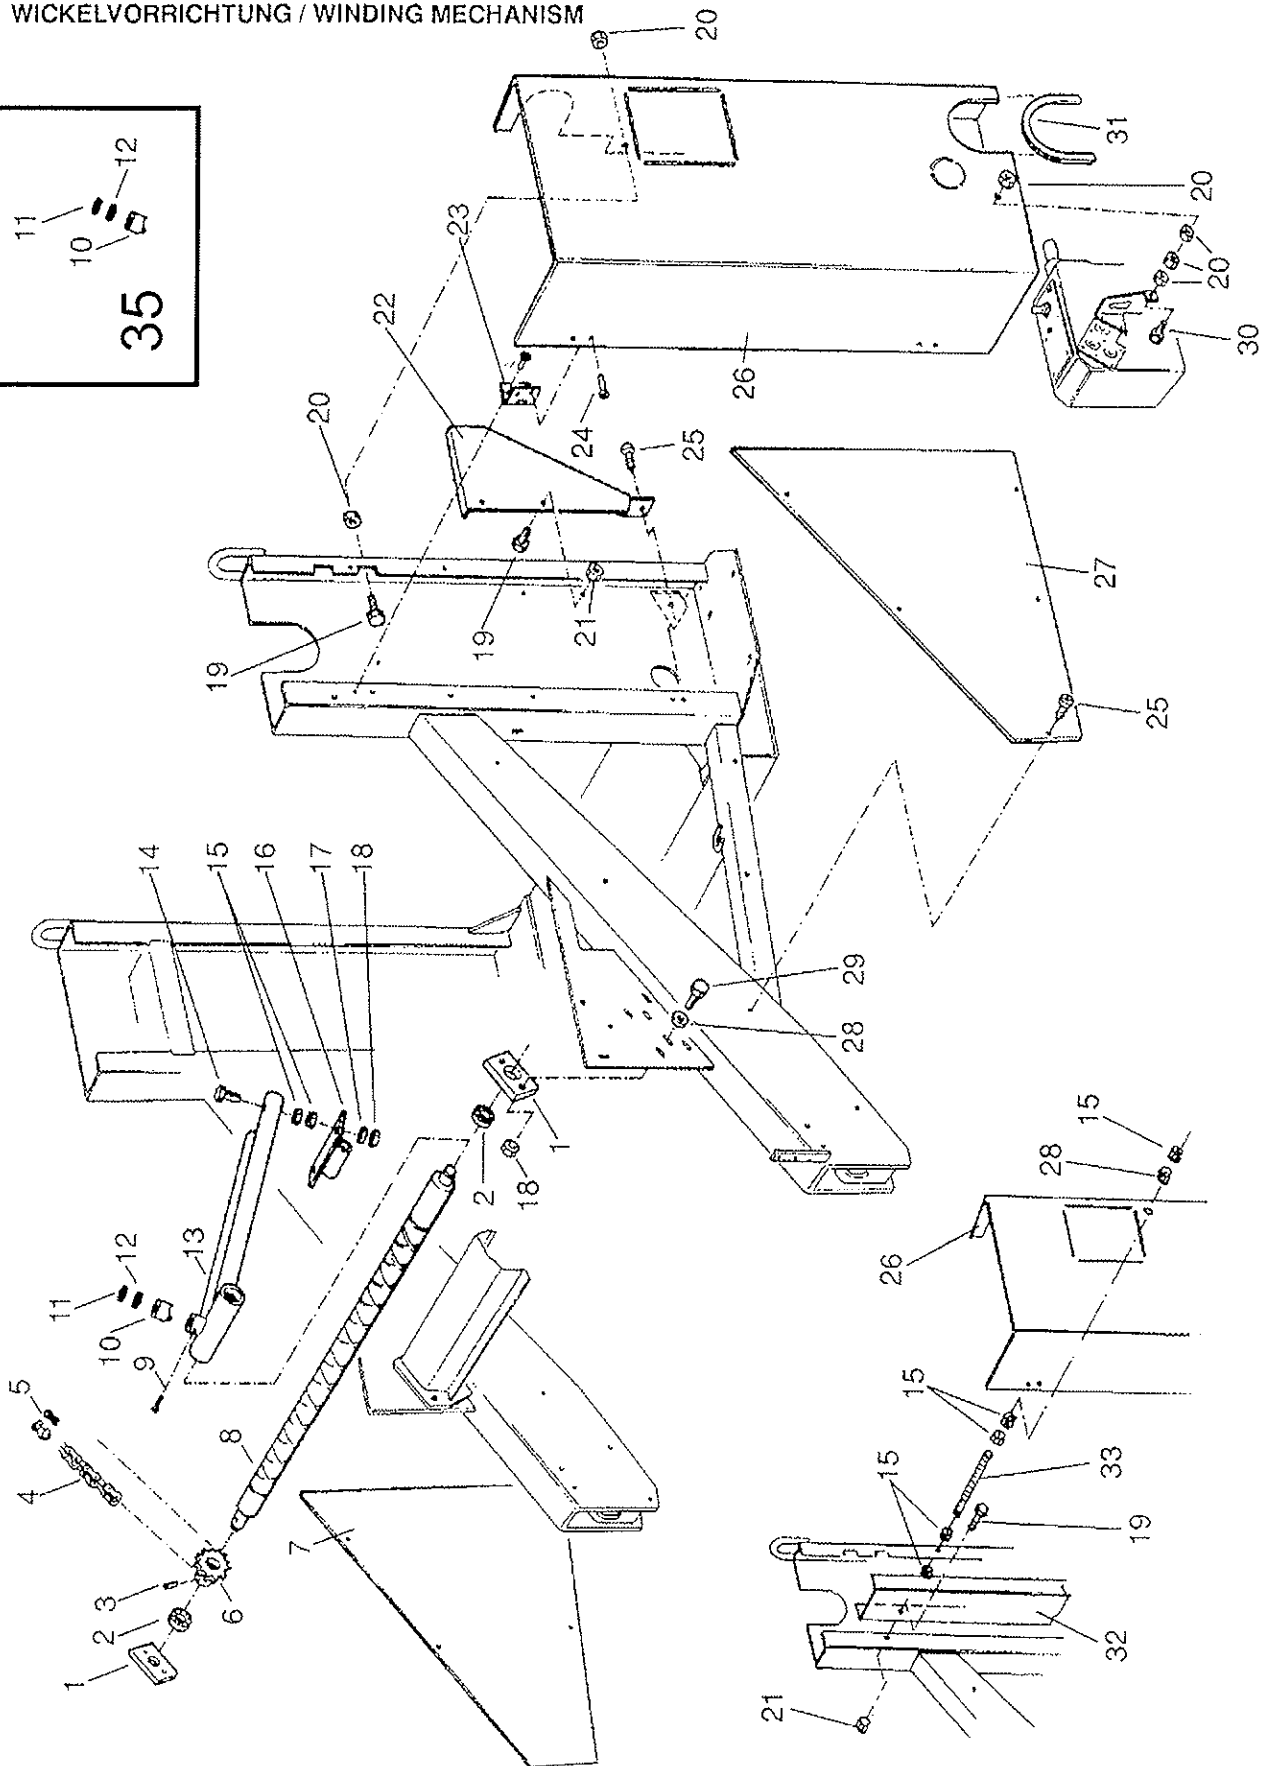

827 9905

Rainstar TX / TXL

WICKELVORRICHTUNG / WINDING MECHANISM