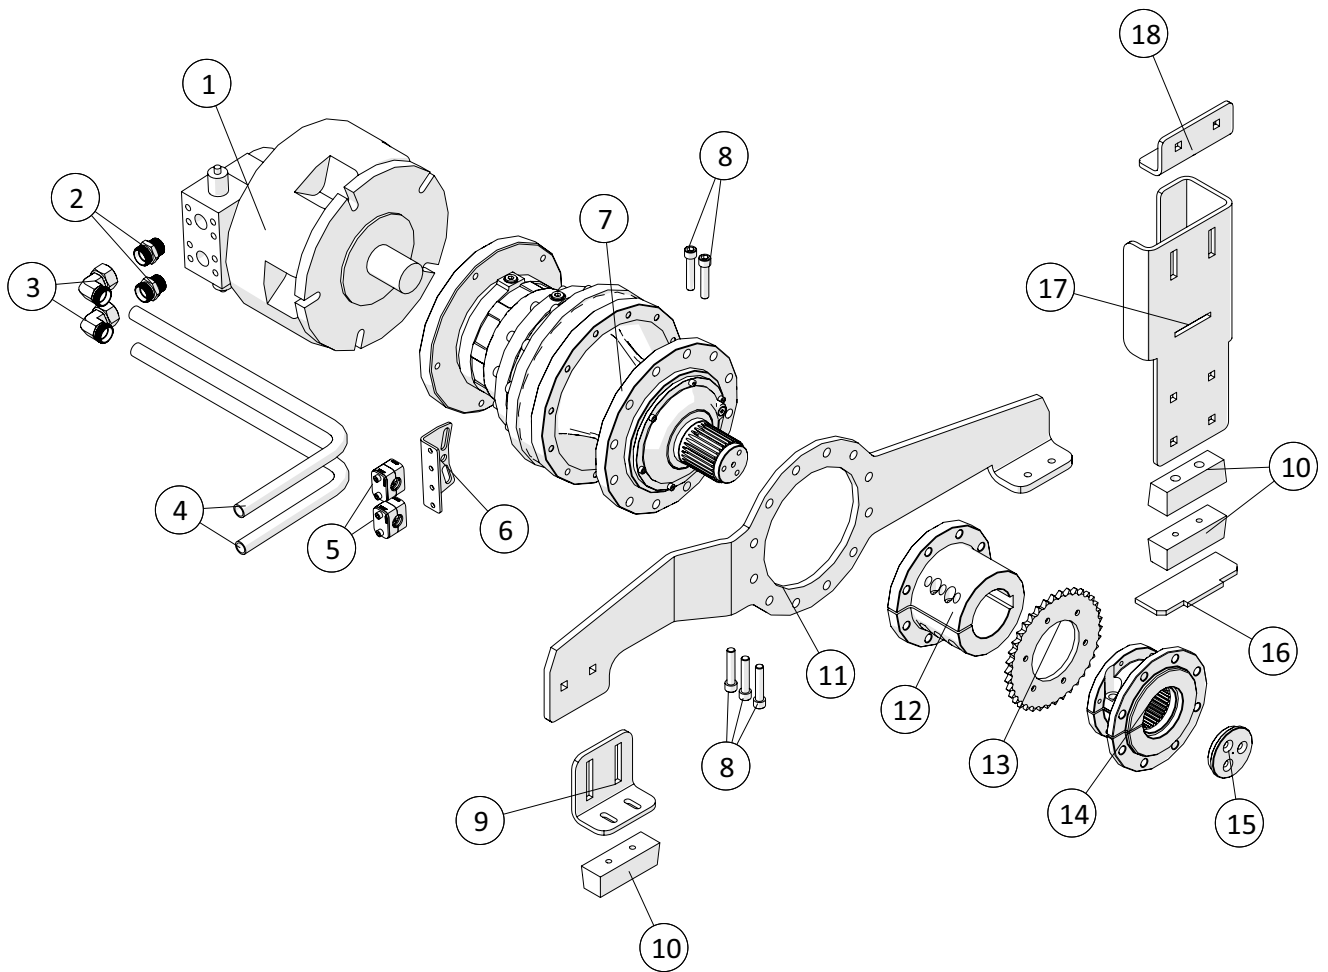

Tromlemotor

 1 ↓ 2 ↓	A-Z	Bugseret Udlægger SRS1200	Dato: 09-2020
		Årgang 2018 - 2021	81

Tromlemotor				
Pos. nr.	Vare nr.	Antal	Beskrivelse	Bemærkning
1	25038121	1	Radialstempel Motor HC2 400cc	
2	503373069	2	Indskruening L22x3/4"	
3	503374560	2	L22 Stilbar Vinkel	
4	25033522	2	Hydraulikrør for tromlemotor	
5	51000022-04	1	STAUFF rørholder	
6	25034320	1	Beslag til hydraulikrør	
7	25038120	1	Planetgear RE811TS5.1F608UB R=5.1 Dinamic Oil	
8	13261512060	5	Unbracoskrue MC 12x1,5x60	
9	25032111	1	Vinkel for momentarm	
10	25038053	3	Sindby gummiklods nr 39626	
11	25033492	1	Momentarm for tromle	
12	25031550	1	Nav f. Tromlemotor - tromleside	
13	25031680	1	Tandhjul på hydraulikmotor for snekkedrev	
14	25033491	1	Nav f. Tromlemotor - motorside	
15	25033493	1	Låseskive	
16	25031528	1	Lap for momentbeslag	
17	25031526	1	Plade for momentholder for tromle	
18	25031527	1	Justerlap for momentplade for tromle