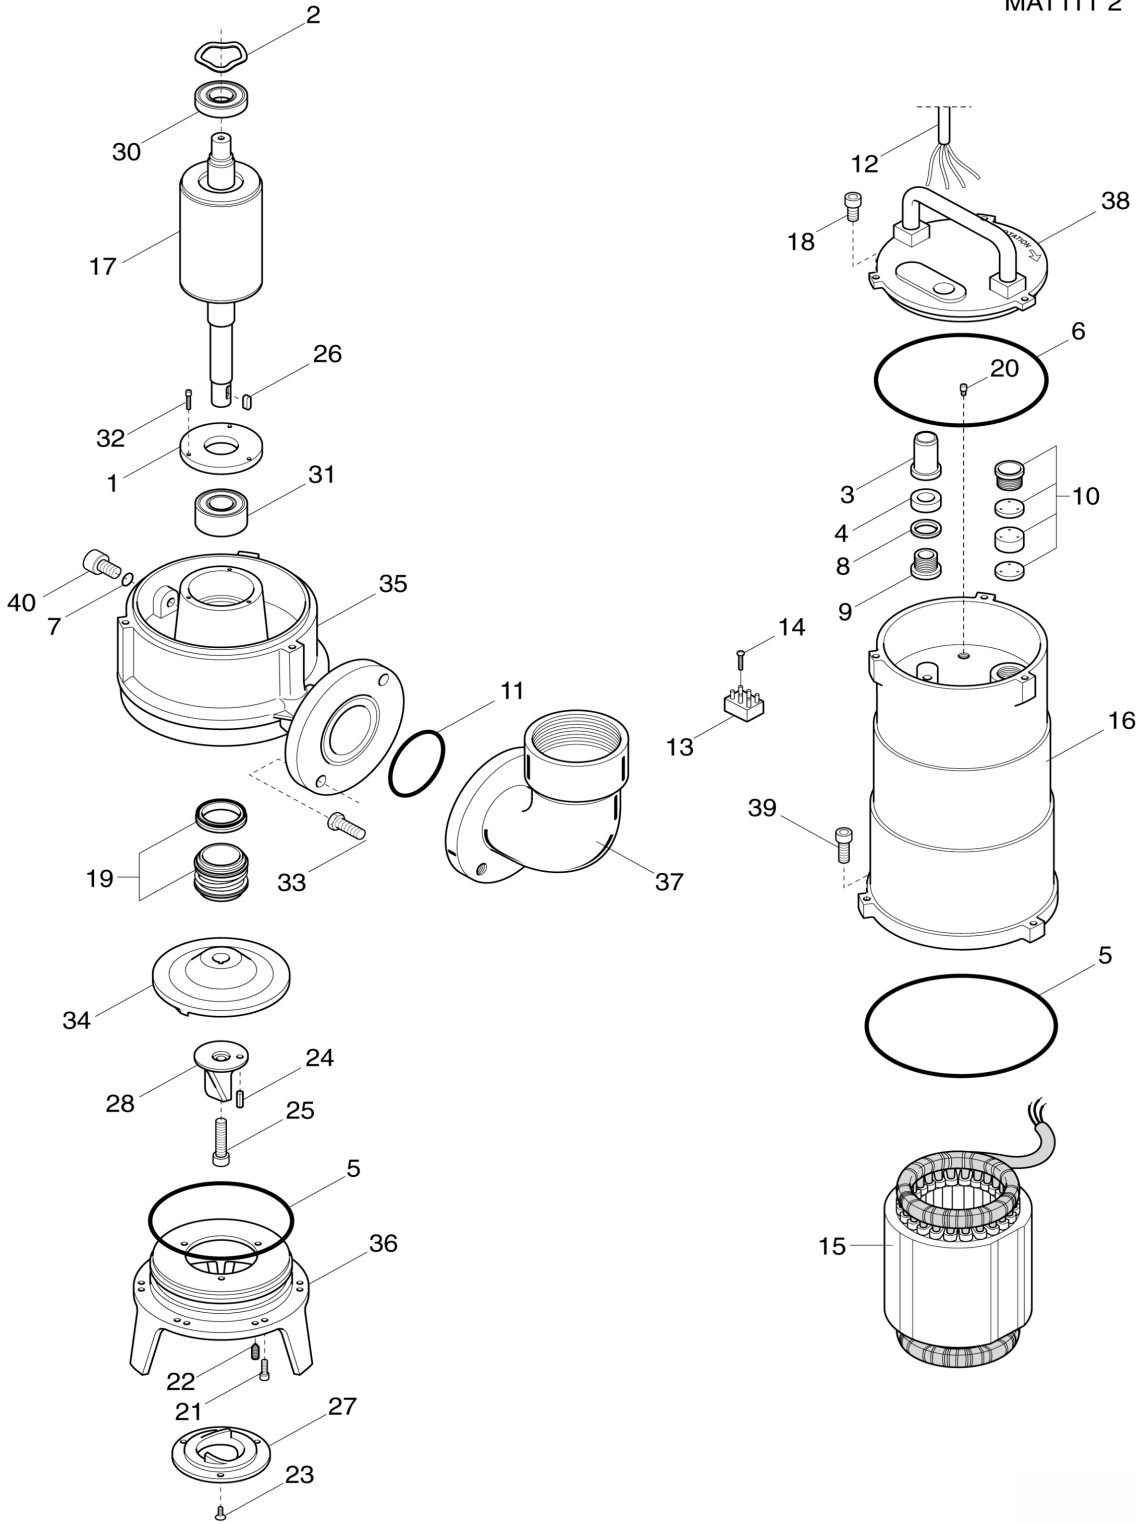

880564 - MAT11T2 400V-Y EFFLUENT SUBMERSIBLE PUMP

MAT11T 2

COMPONENTS LIST

Pos.	Code	Serial N°	Description	Qty
1	891551	165110	BEARING COVER	1 PZ
2	890589	10240	SAGGING RING	1 PZ
3	890596	10312	SHEATH	1 PZ
4	891650	102324	GASKET	1 PZ
5	890469	10332	OR SEAL	2 PZ
6	890259	10338	OR SEAL	1 PZ
7	890491	10345	OR SEAL	1 PZ
8	891556	102356	WASHER	1 PZ
9	890450	10365	THREADED LOCKING RING	1 PZ
10	891554	10370/T	CABLE GLAND	1 PZ
11	890492	102360	OR SEAL	1 PZ
12	890330	10410	FEEDING ROUND CABLE	1 PZ
15	890369	10450/15	STATOR	1 PZ
16	890364	102660	MOTOR CASING	1 PZ
17	891523	165510/15	SHAFT WITH ROTOR	1 PZ
18	890549	10525	SCREW	3 PZ
19	891558	165350	MECHANICAL SEAL	1 PZ
20	891567	102545	SCREW	1 PZ
21	891573	165550	SCREW	6 PZ
22	891574	165562	SCREW	6 PZ
23	891575	165564	SCREW	3 PZ
24	891564	165566	ELASTC INOX PLUG (HE)	1 PZ
25	891576	165535	SCREW	1 PZ
26	891560	165580	FEATHER KEY	1 PZ
27	891545	165585	FIXED CUTTING	1 PZ
28	891546	165590	ROTATING CUTTER	1 PZ
30	890398	10570	BEARING	1 PZ
31	891562	165575	BEARING	1 PZ
32	891577	165592	SCREW	3 PZ
33	890586	102560	SCREW	2 PZ
34	891539	165610	IMPELLER	1 PZ
35	891542	165620	DIFFUSER	1 PZ
36	891544	165630	DUCK-FOOT PEDESTAL	1 PZ
37	890635	102640	DISHARGE ELBOW	1 PZ
38	890304	102650	COVER	1 PZ
39	891568	102555	SCREW	3 PZ
40	890584	10595	SCREW	1 PZ