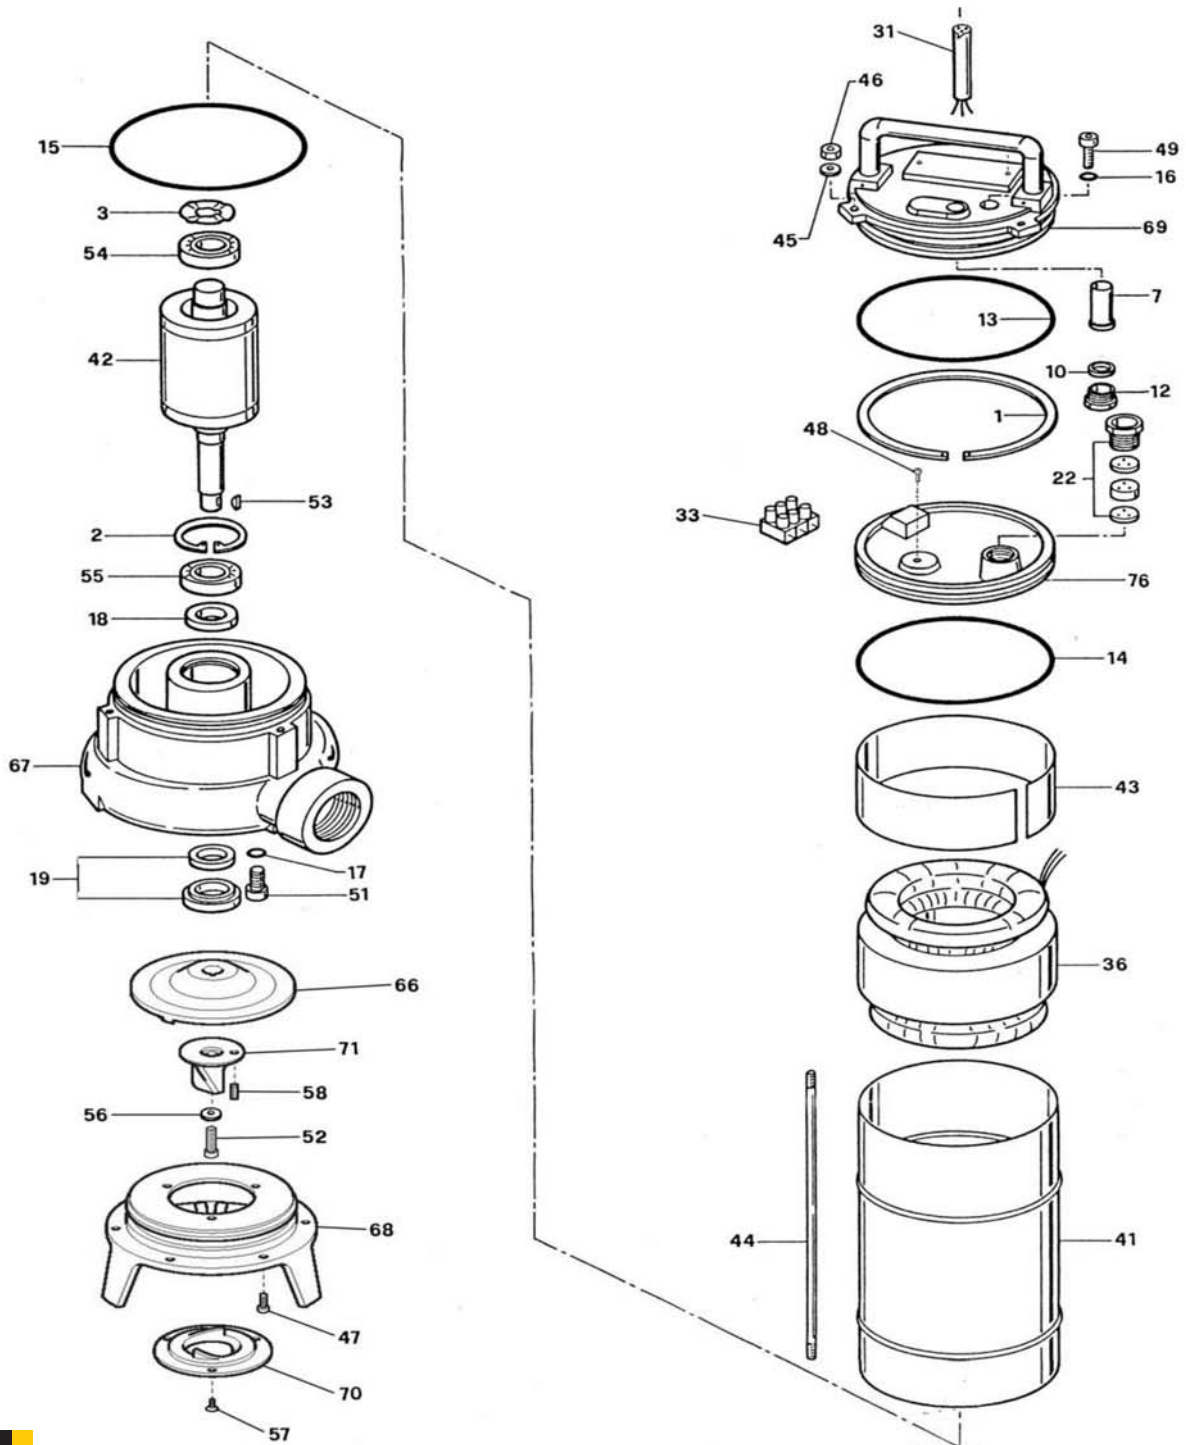

880436 - MXT09M2 220-230V EFFLUENT SUBMURGIBLE PUMP

MXT09M2

COMPONENTS LIST

Pos.	Code	Serial N°	Description	Qty
1	890343	8210X	CIRCLIP	1 PZ
2	891703	125220X	SNAP RING	1 PZ
3	890589	10240	SAGGING RING	1 PZ
7	891586	8312X	SHEATH	1 PZ
10	891653	8326X	WASHER	1 PZ
12	890449	8324X	THREADED LOCKING RING	1 PZ
13	890464	8330X	OR SEAL	1 PZ
14	890464	8330X	OR SEAL	1 PZ
15	890464	8330X	OR SEAL	1 PZ
16	891654	8362X	GASKET	1 PZ
17	891656	8368X	O-RING SEAL	1 PZ
18	891704	125370X	SEAL RING	1 PZ
19	891705	125380X	MECHANICAL SEAL	1 PZ
22	891695	8390X/M	CABLE GLAND	1 PZ
31	890329	8410X	FEEDING ROUND CABLE	5 PZ
33	890603	8420X/M	TERMINAL BOARD	1 PZ
36	891671	92450X/M	WOUND STATOR ASSEMBLY	1 PZ
41	891706	125510X	STAINLESS STEEL STATOR HOUSING	1 PZ
42	891714	125520X/M	SHAFT WITH ROTOR	1 PZ
43	890286	8530X	SPACER SLEEVE	1 PZ
44	890313	8540X	FLAT TIE BOLT	3 PZ
45	890511	8542X	WASHER	3 PZ
46	890413	8544X	NUT	3 PZ
47	890650	10540	SCREW	3 PZ
48	891567	102545	SCREW	1 PZ
49	890650	10540	SCREW	1 PZ
51	890549	10525	SCREW	1 PZ
52	891647	125540	SCREW	1 PZ
53	891560	165580	FEATHER KEY	1 PZ
54	890398	10570	BEARING	1 PZ
55	891708	125595	BEARING	1 PZ
56	890511	8542X	WASHER	1 PZ
57	891575	165564	SCREW	3 PZ
58	891564	165566	ELASTC INOX PLUG (HE)	1 PZ
66	891709	125610	IMPELLER	1 PZ
67	891710	125620X	DIFFUSER	1 PZ
68	891711	125630	DUCK-FOOT PEDESTAL	1 PZ
69	891712	802650X	COVER	1 PZ
70	891545	165585	FIXED CUTTING	1 PZ
71	891713	125590	ROTATING CUTTER	1 PZ
76	891694	3126X	BEARING HOUSING	1 PZ