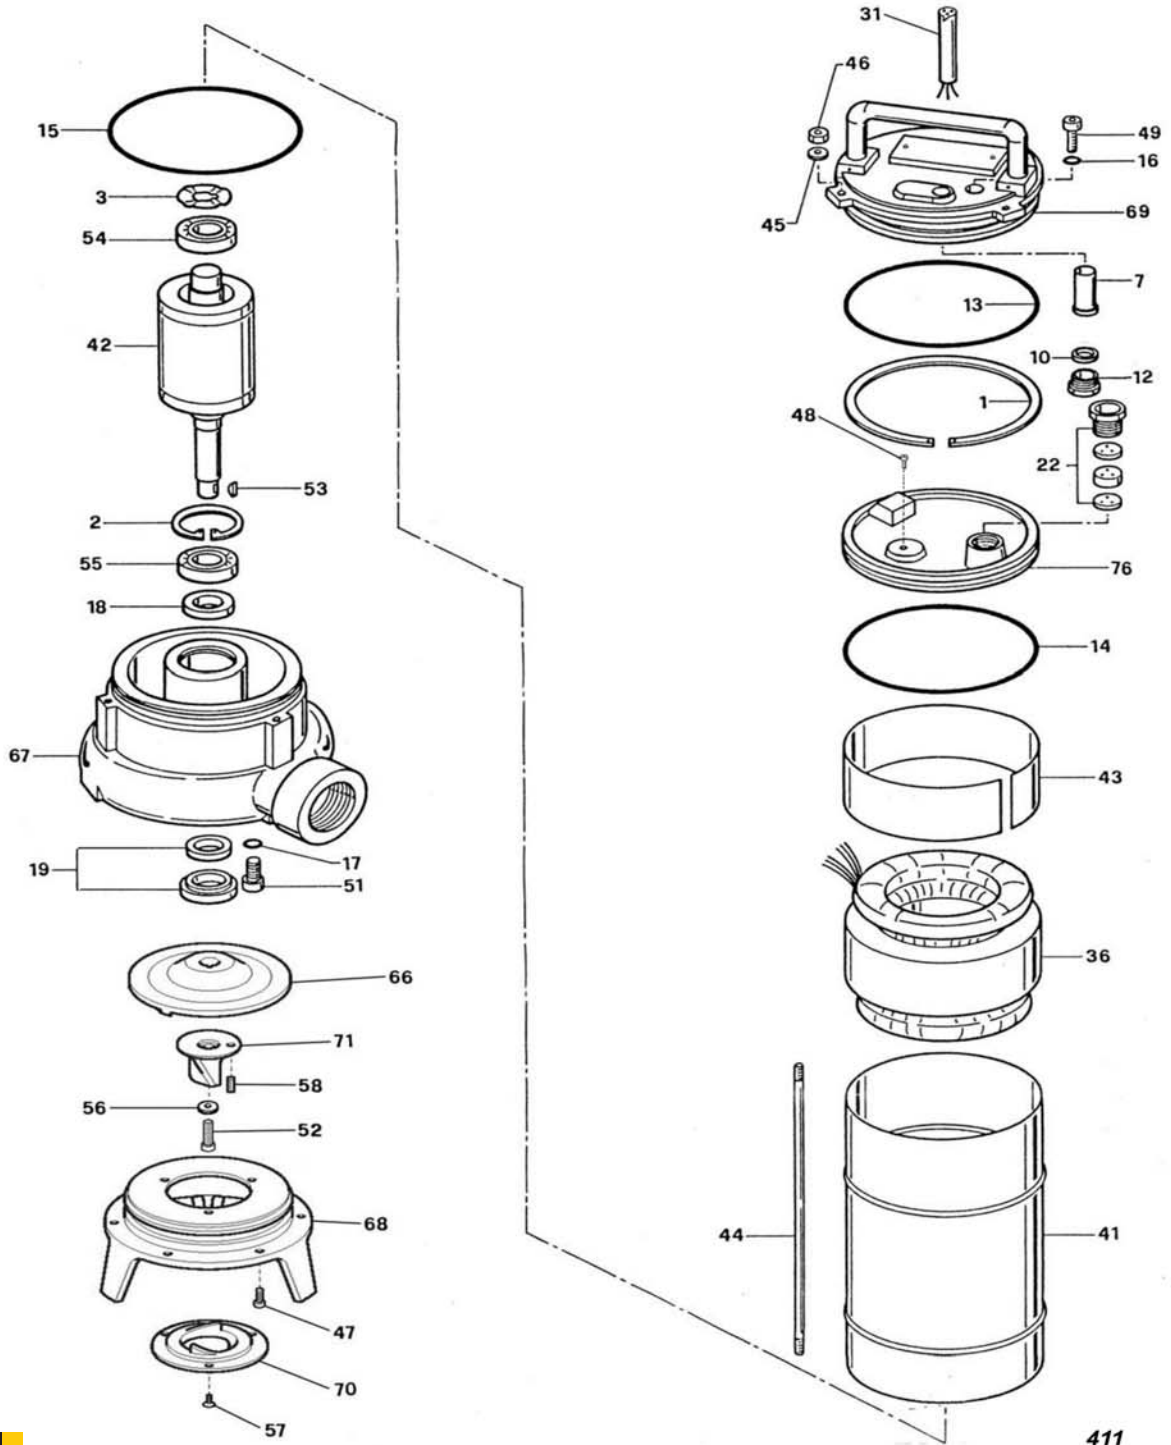

## 880449 - MXT09T2 400V-Y EFFLUENT SUBMERSIBLE PUMP

MXT09T2

## COMPONENTS LIST

Pos.	Code	Serial N°	Description	Qty
1	890343	8210X	CIRCLIP	1 PZ
2	891703	125220X	SNAP RING	1 PZ
3	890589	10240	SAGGING RING	1 PZ
7	891586	8312X	SHEATH	1 PZ
10	891653	8326X	WASHER	1 PZ
12	890449	8324X	THREADED LOCKING RING	1 PZ
13	890464	8330X	OR SEAL	1 PZ
14	890464	8330X	OR SEAL	1 PZ
15	890464	8330X	OR SEAL	1 PZ
16	891654	8362X	GASKET	1 PZ
17	891656	8368X	O-RING SEAL	1 PZ
18	891704	125370X	SEAL RING	1 PZ
19	891705	125380X	MECHANICAL SEAL	1 PZ
22	890323	8390X/T	CABLE GLAND	1 PZ
31	890329	8410X	FEEDING ROUND CABLE	5 PZ
36	891672	92450X/T	WOUND STATOR ASSEMBLY	1 PZ
41	891706	125510X	STAINLESS STEEL STATOR HOUSING	1 PZ
42	891707	125520X/T	SHAFT WITH ROTOR	1 PZ
43	890286	8530X	SPACER SLEEVE	1 PZ
44	890313	8540X	FLAT TIE BOLT	3 PZ
45	890511	8542X	WASHER	3 PZ
46	890413	8544X	NUT	3 PZ
47	890650	10540	SCREW	3 PZ
48	891567	102545	SCREW	1 PZ
49	890650	10540	SCREW	1 PZ
51	890549	10525	SCREW	1 PZ
52	891647	125540	SCREW	1 PZ
53	891560	165580	FEATHER KEY	1 PZ
54	890398	10570	BEARING	1 PZ
55	891708	125595	BEARING	1 PZ
56	890511	8542X	WASHER	1 PZ
57	891575	165564	SCREW	3 PZ
58	891564	165566	ELASTC INOX PLUG (HE)	1 PZ
66	891709	125610	IMPELLER	1 PZ
67	891710	125620X	DIFFUSER	1 PZ
68	891711	125630	DUCK-FOOT PEDESTAL	1 PZ
69	891712	802650X	COVER	1 PZ
70	891545	165585	FIXED CUTTING	1 PZ
71	891713	125590	ROTATING CUTTER	1 PZ
76	891694	3126X	BEARING HOUSING	1 PZ